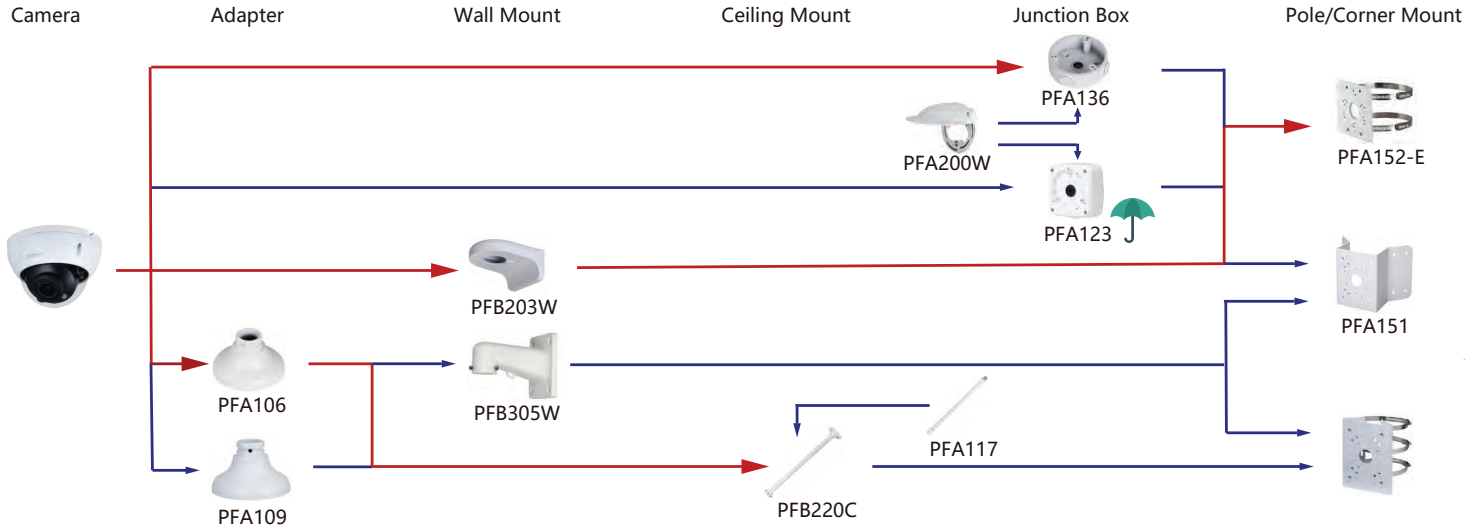

Shape	IP Camera	CVI Camera
	IPC-HDBW4231/4431E-S-S4 IPC-HDBW4231/4431E-AS-S4 IPC-HDBW3241/3441/3541/3841/4231/4431/4830E-AS IPC-HDBW2230/2431/2831/2531/2231E-S-S2 IPC-HDBW1531/1431/1230/1420/1320/1220/1120/1020E IPC-HDBW3241/3441/3541/3841/1431/1230/1531E-S IPC-HDBW3249/3449E-AS-NI IPC-HDBW4120/4220/4221E(-AS) IPC-HDBW4231/4431/4631/4831E-ASE IPC-HDBW1120/1320E-W	HAC-HDBW2501/2241/1100/1220/1400/2221/2231/2401/1230/1500/1200E