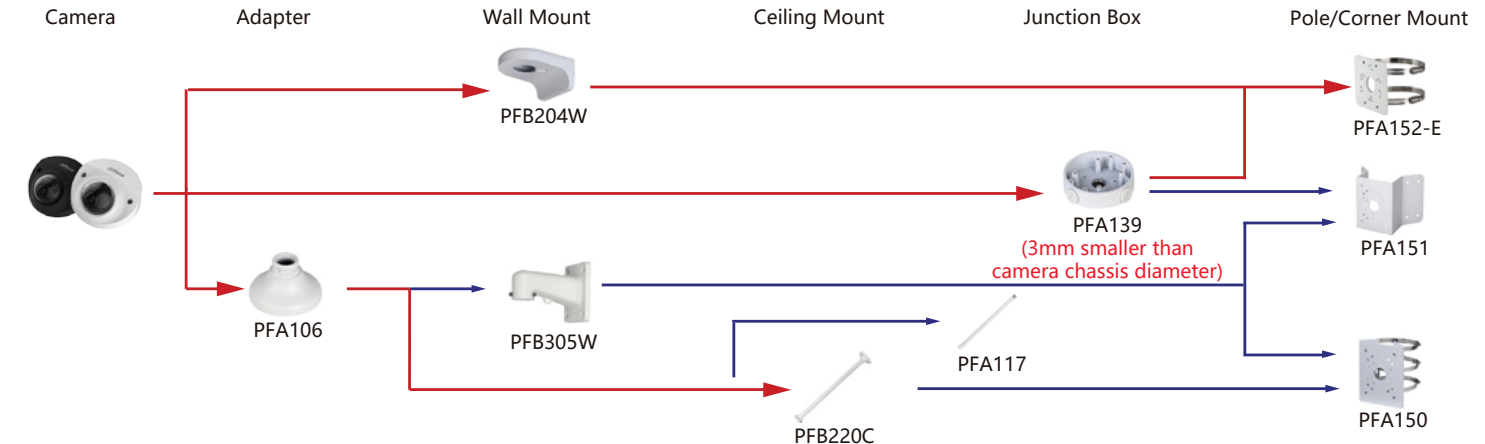

# Camera Accessories Selection

Shape	IP Camera	CVI Camera
	IPC-HDBW3241F-FD-M/M12 IPC-HDBW3541/3441/3241F-AS-M IPC-HDBW2431/2231F-AS-S2 IPC-HDBW3233/3433F-M-AS IPC-HDBW5241F-M12-SA IPC-HDBW5241F-M12-SA	HAC-HDBW3200F HAC-HDBW2501F-A HAC-HDBW2241F-A