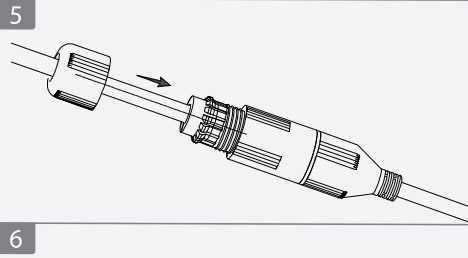

Access ANPR Camera (Ball Head Bracket)

Installation Guide

V1.0.0

1

①

②

2

2.1

2.1.1

2.1.2

2.1.3

2.1.4

2.1.5

2.1.6

2.1.7

2.1.8