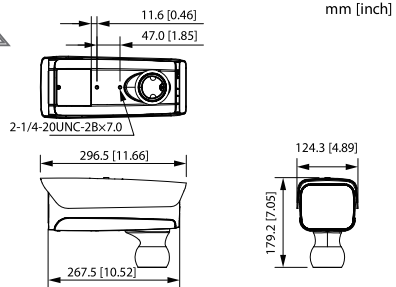

Access ANPR Camera (Ball Head Bracket)

Installation Guide

V1.0.0

1

①

②

2

2.1

2.1.1

2.1.2

2.1.3

2.1.4

2.1.5

2.1.6

2.1.7

2.1.8