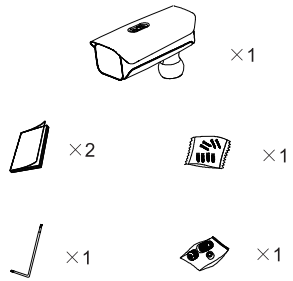

Access ANPR Camera (Ball Head Bracket)

Installation Guide

V1.0.0

1

①

②

2

2.1

2.1.1

2.1.2

2.1.3

2.1.4

2.1.5

2.1.6

2.1.7

2.1.8