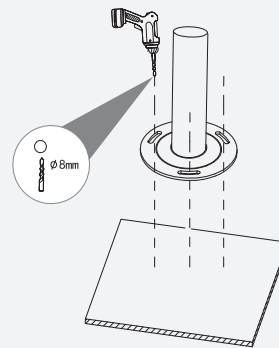

Access ANPR Camera (Ball Head Bracket)

Installation Guide

V1.0.0

1

①

②

2

2.1

2.1.1

2.1.2

2.1.3

2.1.4

2.1.5

2.1.6