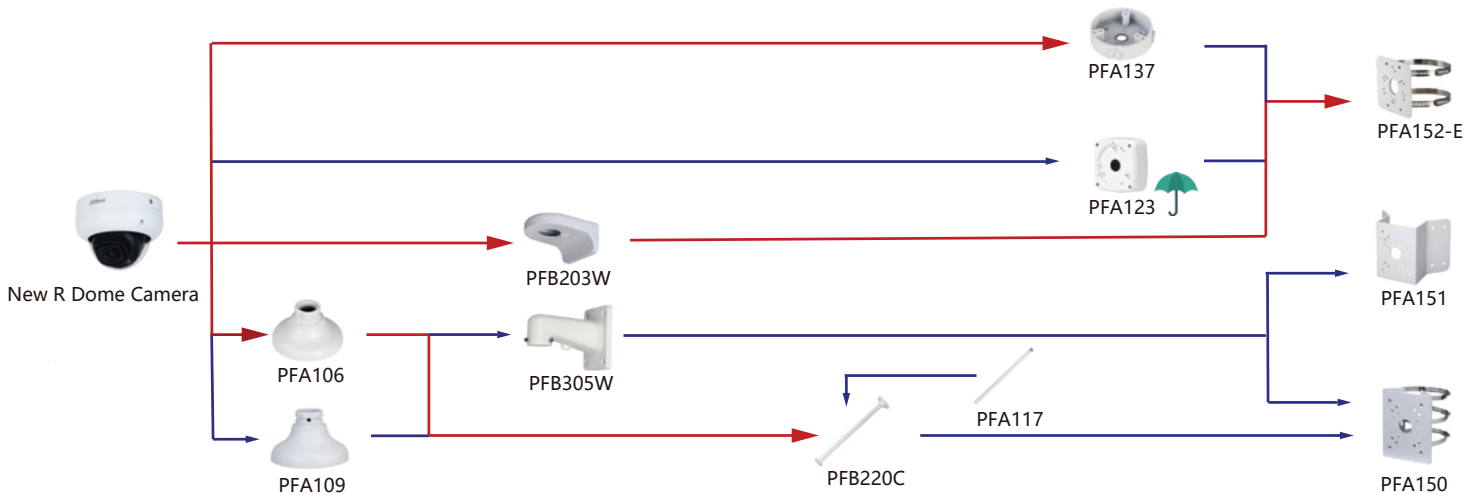

Shape	IP Camera	CVI Camera
 New R Dome Camera	IPC-HDBW3441R-AS-P IPC-HDBW3541R-ZS-S2 IPC-HDBW3541R-ZAS-S2 IPC-HDBW3441R-ZS-S2 IPC-HDBW3441R-ZAS-S2 IPC-HDBW3841R-ZS-S2 IPC-HDBW3841R-ZAS-S2 IPC-HDBW3241R-ZS-S2 IPC-HDBW3241R-ZAS-S2 IPC-HDBW5449R-ASE-LED IPC-HDBW5842R-ASE-S2	

Camera

Adapter

Wall Mount

Ceiling Mount

Junction Box

Pole/Corner Mount

→ Recommended