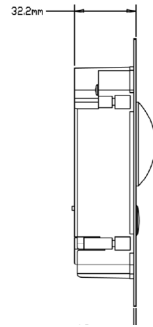

Audio

Audio Compression	G.711
Audio Input	Omnidirectional Mic
Audio Output	Built-in Speaker
Bidirectional Talk	Support Dual-way Bidirectional talk

Operation Mode

Keypad	Single Mechanical Button
--------	--------------------------

Ethernet	10M/100Mbps Self-adaptive
Network Protocol	TCP/IP

General

Ingress Protection	IP54, IK07
Tamper Switch	1
Installation	Surface & Flush
Material	Stainless Steel
Power	DC 12V
Power Consumption	Work ≤10W
Working Temperature	-30°C to +60°C
Relative Humidity	10%RH-90%RH
Dimensions	129.9mm×32.2mm×140mm
Weight	0.8kg

Dimensions

Application