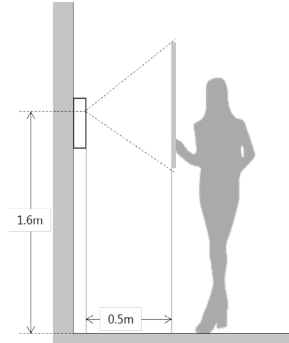

Ethernet	10M/100Mbps Self-adaptive
Network Protocol	TCP/IP

General

Ingress Protection	IP54, IK07
Tamper Switch	1
Installation	Surface & Flush
Material	Stainless Steel
Power	DC 12V
Power Consumption	Work ≤10W
Working Temperature	-30°C to +60°C
Relative Humidity	10%RH-90%RH
Dimensions	129.9mm×32.2mm×140mm
Weight	0.8kg

Dimensions

Application