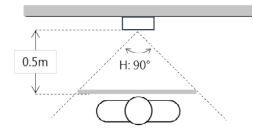

Ethernet	10M/100Mbps Self-adaptive
Network Protocol	TCP/IP

General

Ingress Protection	IP54, IK07
Tamper Switch	1
Installation	Surface & Flush
Material	Stainless Steel
Power	DC 12V
Power Consumption	Work ≤10W
Working Temperature	-30°C to +60°C
Relative Humidity	10%RH-90%RH
Dimensions	129.9mm×32.2mm×140mm
Weight	0.8kg

Dimensions

Application