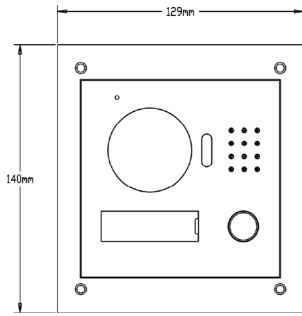

Interface

Door Control	2(1 relay out for main lock, 1 extended by access control module)
Alarm In	2(1ch unlock button, 1ch feedback)
RS485	1

Network

Ethernet	10M/100Mbps Self-adaptive
Network Protocol	TCP/IP

Ethernet	10M/100Mbps Self-adaptive
Network Protocol	TCP/IP

General

Ingress Protection	IP54, IK07
Tamper Switch	1
Installation	Surface & Flush
Material	Stainless Steel
Power	DC 12V
Power Consumption	Work ≤10W
Working Temperature	-30°C to +60°C
Relative Humidity	10%RH-90%RH
Dimensions	129.9mm×32.2mm×140mm
Weight	0.8kg

Dimensions

Application