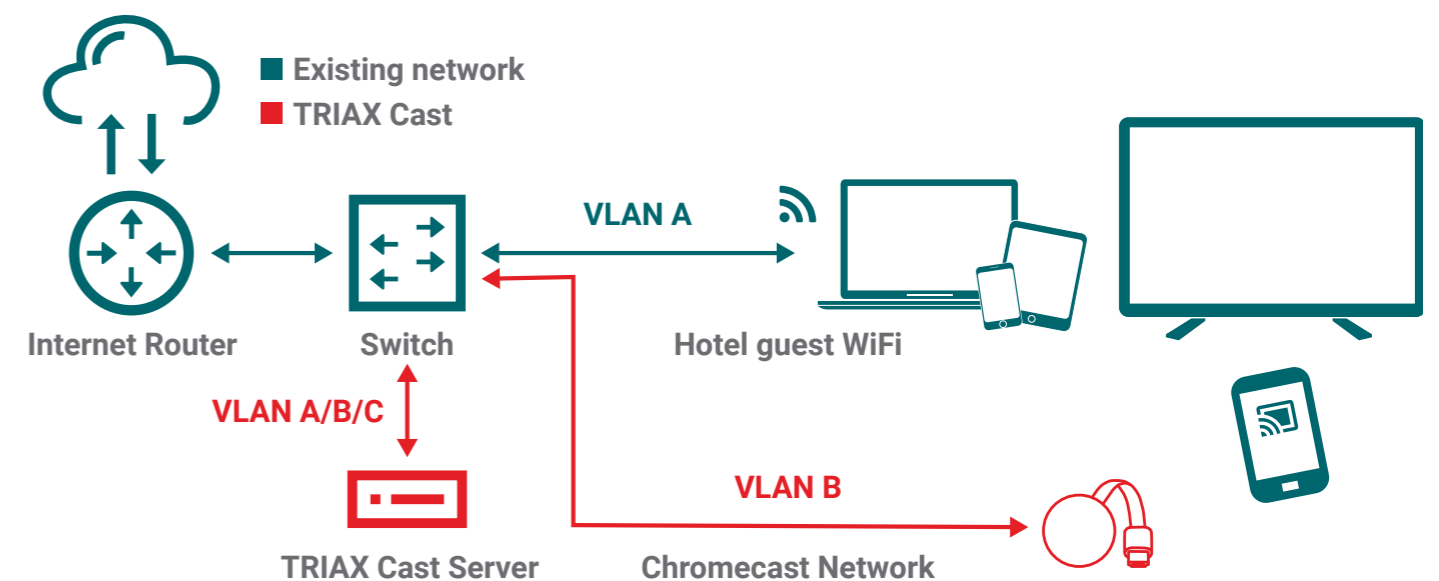

New business opportunities provided by TRIAX Cast enable system integrators and installers to offer a complete hospitality solution, by combining TRIAX's integrated platform of connected services including guest information, entertainment, and gigabit networking and WiFi.

### Easy to install, privacy focused

Install and configure TRIAX Cast in a flash, using Google Chromecast securely attached to each TV with the TRIAX CastLock, protecting it from theft and tampering.

Via the unique information displayed on the in-room TV, a private and secure connection is established to the guest's device via the TRIAX Cast server.

### System setup

TRIAX Cast is added to an existing hotel WiFi network by simply connecting a TRIAX Cast Server to a trunk port of the existing Ethernet switch. The existing Guest WiFi Network remains in its own separate VLAN, while new VLANs for a Google Chromecast Network

and Management Network are created. System configuration and routing between networks is carried out by the TRIAX Cast Server, achieving isolation between guest and Cast devices.