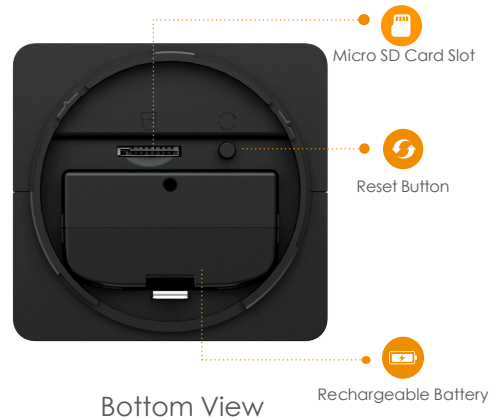

Specifications

Camera

1/2.9" 4 Megapixel Progressive CMOS
4MP (2560 x 1440)
B/W Night Vision: 10m(33ft) Distance
Color Night Vision: 5m(16.5ft) Distance
2.8mm Fixed Lens, F2.0
Field of View : 110° (H), 61° (V), 130° (D)

Video&Audio

Video Compression : H.265/H.264
Up to 15fps Frame Rate
16x Digital Zoom
Built-in Mic & Speaker, 110dB Siren
Built-in Spotlight

Notice Management

PIR Detection
Human Detection

Network

Wi-Fi: Dual-band 2.4GHz&5GHz
IEEE802.11b/g/n/ac
Imou App: iOS, Android

Auxiliary Interface

Micro SD Card Slot (up to 128GB)
Built-in Mic & Speaker
Micro USB Power Port
Reset Button

General

Rechargeable Battery Power
Working Environment: -20°C~+50°C (-4°F~122°F),
Less Than 95%RH
Dimension: 109 x 61 x 57mm(4.29 x 2.4x 2.24 inch)
IP65
Weight: 313.7g(0.69lb)
CE, FCC, IC

What's in the box

- 1x Camera
- 1x Quick Start Guide
- 1x Mounting Template
- 1x Mounting Bracket
- 1x Screw and Anchor
- 1x Mounting Plate
- 1x Charging Cable