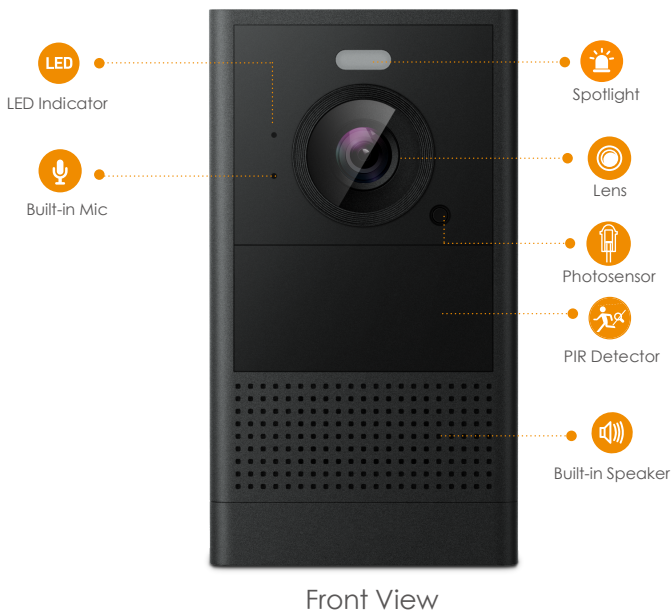

Specifications

Camera

1/2.9" 4 Megapixel Progressive CMOS
4MP (2560 x 1440)
B/W Night Vision: 10m(33ft) Distance
Color Night Vision: 5m(16.5ft) Distance
2.8mm Fixed Lens, F2.0
Field of View : 110° (H), 61° (V), 130° (D)

Video&Audio

Video Compression : H.265/H.264
Up to 15fps Frame Rate
16x Digital Zoom
Built-in Mic & Speaker, 110dB Siren
Built-in Spotlight

Notice Management

PIR Detection
Human Detection

Network

Wi-Fi: Dual-band 2.4GHz&5GHz
IEEE802.11b/g/n/ac
Imou App: iOS, Android

Auxiliary Interface

Micro SD Card Slot (up to 128GB)
Built-in Mic & Speaker
Micro USB Power Port
Reset Button

General

Rechargeable Battery Power
Working Environment: -20°C~+50°C (-4°F~122°F),
Less Than 95%RH
Dimension: 109 x 61 x 57mm(4.29 x 2.4x 2.24 inch)
IP65
Weight: 313.7g(0.69lb)
CE, FCC, IC

What's in the box

- 1x Camera
- 1x Quick Start Guide
- 1x Mounting Template
- 1x Mounting Bracket
- 1x Screw and Anchor
- 1x Mounting Plate
- 1x Charging Cable