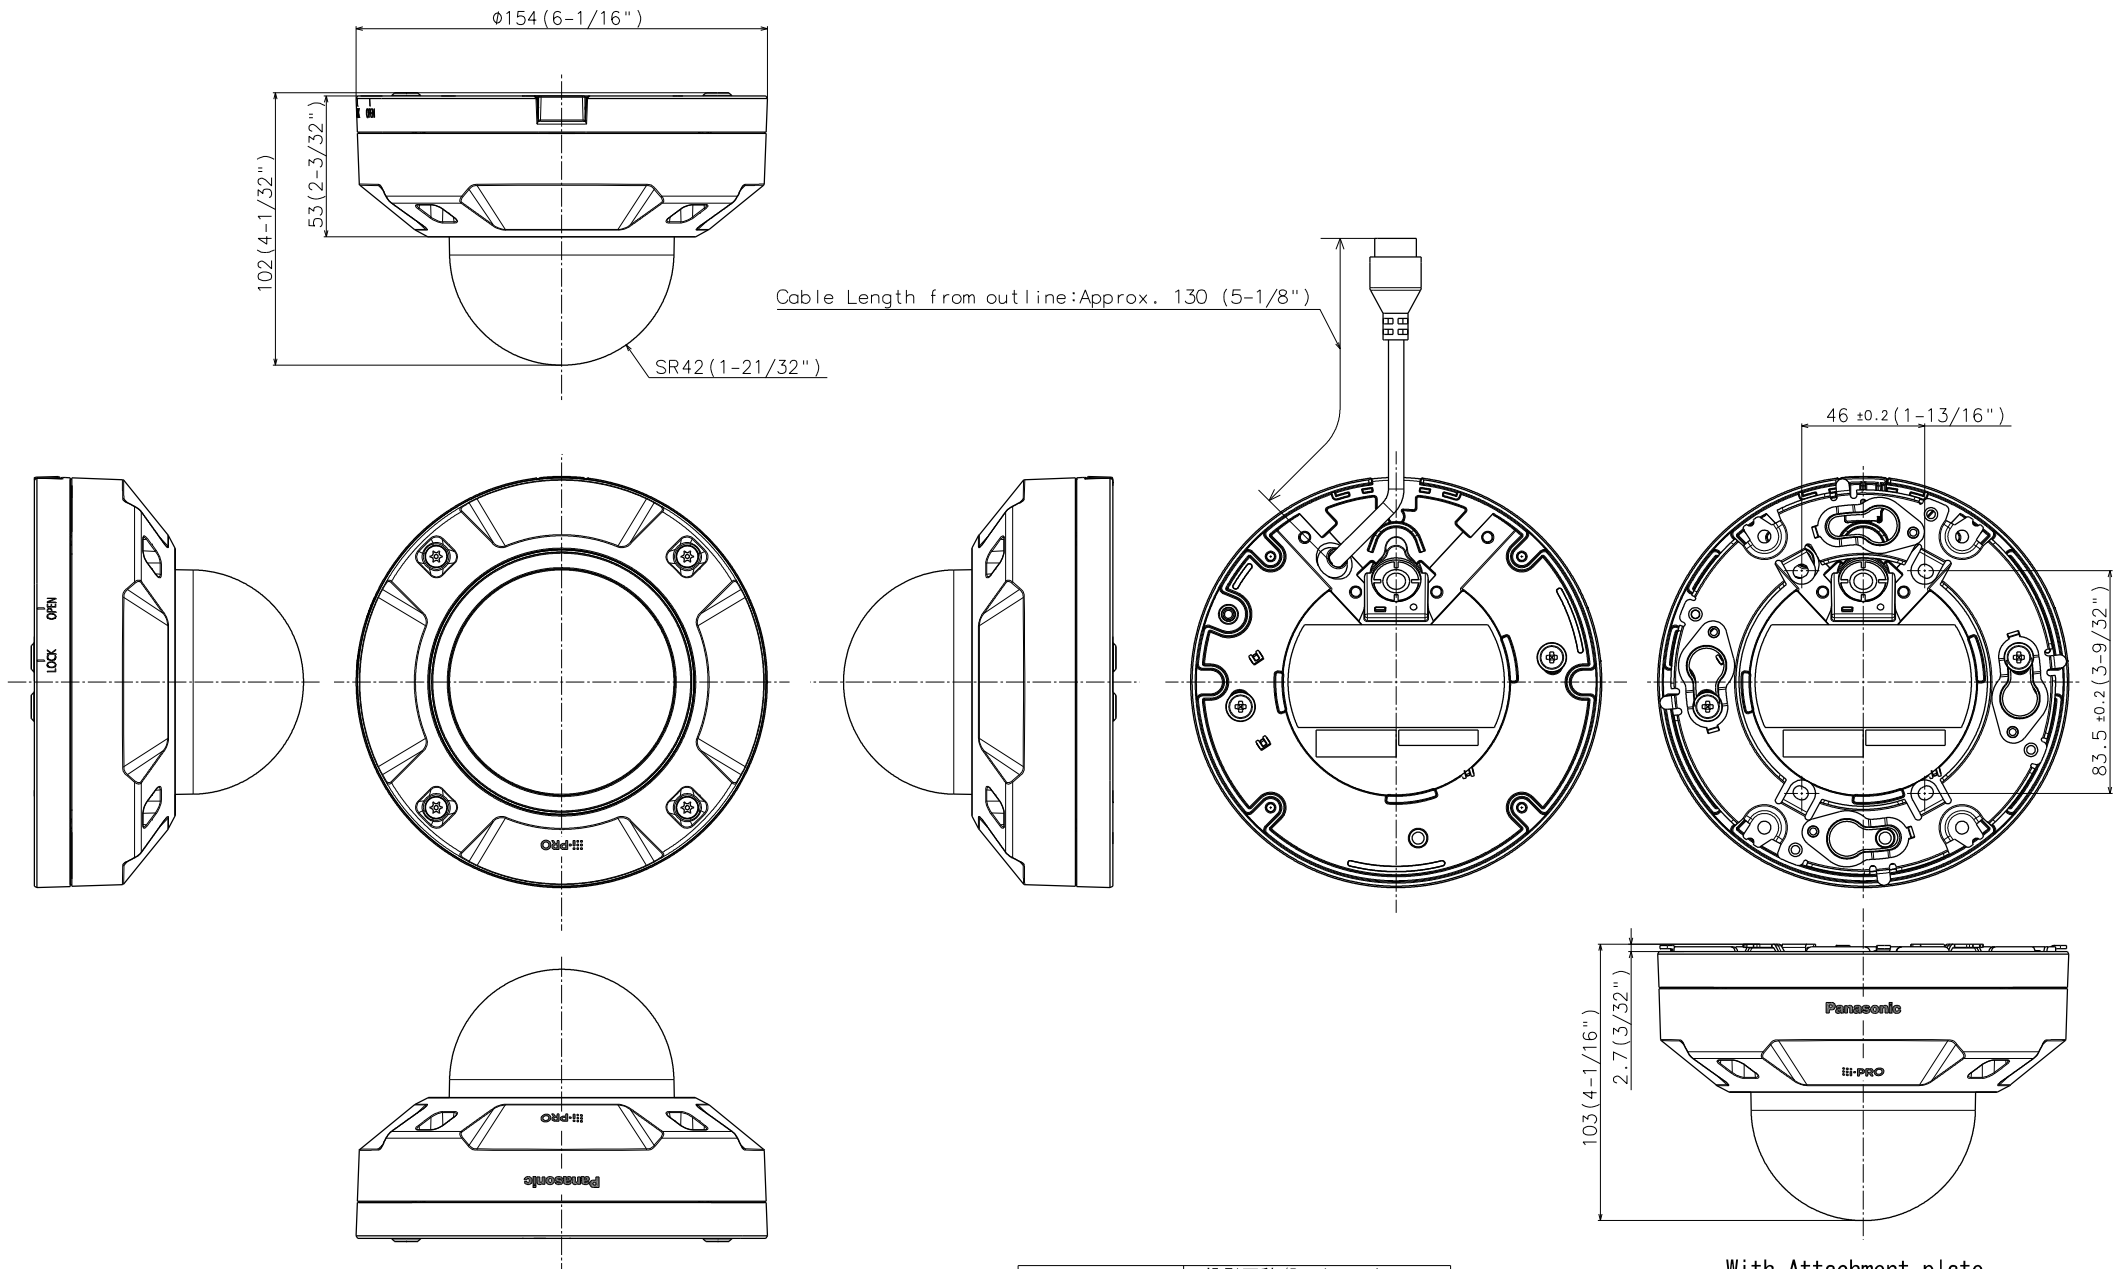

WV-QAT500-W
Attachment pipe

WV-QCL100-W
Mount Bracket

WV-QEM500-W
Mount Bracket

WV-QJB504-W
Base Bracket

WV-Q105A
Mount Bracket

WV-QSR505-W
Sun Shade

WV-U2532LA