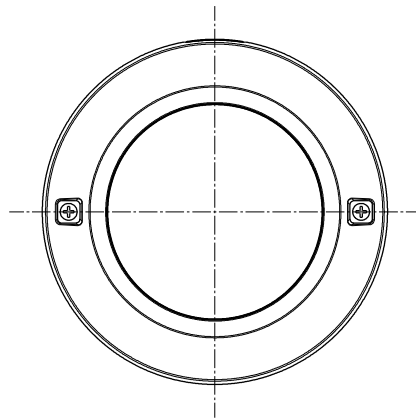

WV-QCL100-W
Mount Bracket

WV-QEM100-W
Mount Bracket

WV-Q105A
Mount Bracket

WV-QSR100-W
Sun Shade

Mass : Approx. 350 g {0.77 lbs}

WV-U2142LA