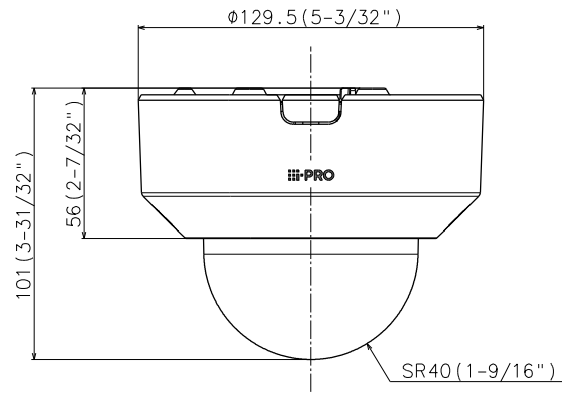

WV-QCL100-W
Mount Bracket

WV-QEM100-W
Mount Bracket

WV-Q105A
Mount Bracket

WV-QSR100-W
Sun Shade

Mass : Approx. 350 g {0.77 lbs}

WV-U2142LA