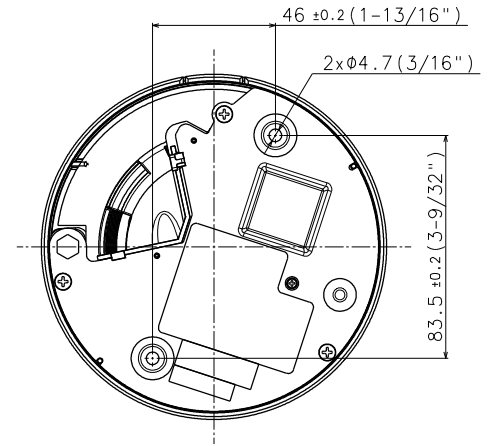

WV-QSR501-W
Mount Bracket

WV-QWL501-W
Mount Bracket

WV-QPL500-W
Mount Bracket

WV-QCN500-W
Mount Bracket

WV-QCL501-W
Mount Bracket

WV-QAT501-W
Attachment Pipe
Bracket

WV-QCL101-W
Mount Bracket

WV-QAT500-W
Attachment pipe

WV-QCL100-W
Mount Bracket

WV-QEM100-W
Mount Bracket

WV-Q105A
Mount Bracket

WV-QSR100-W
Sun Shade

Mass : Approx. 350 g {0.77 lbs}

WV-U2142LA