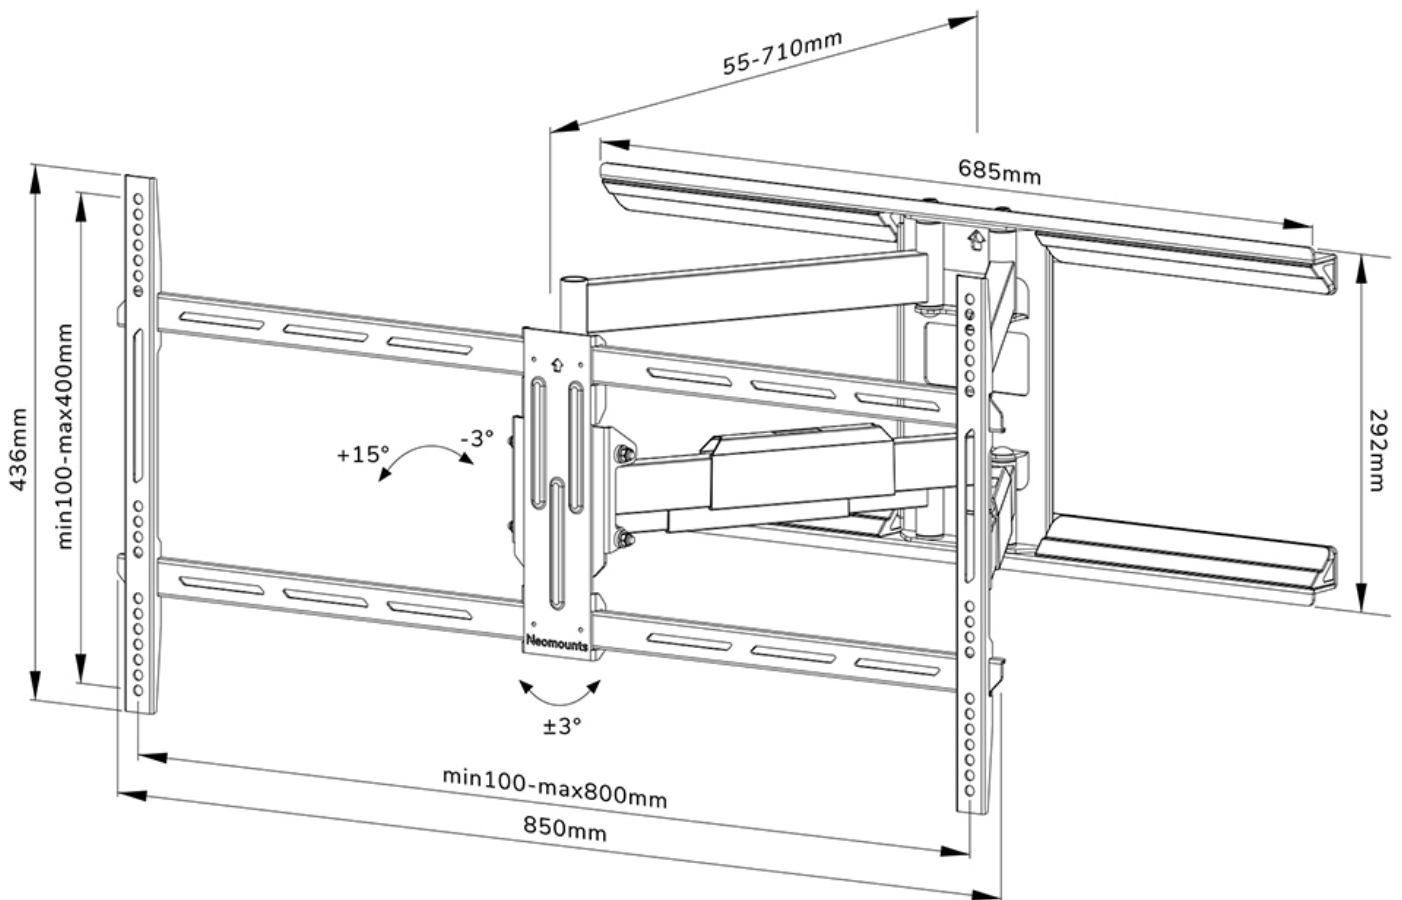

WL40-550BL18

NEOMOUNTS BY NEWSTAR TV WALL MOUNT

Neomounts