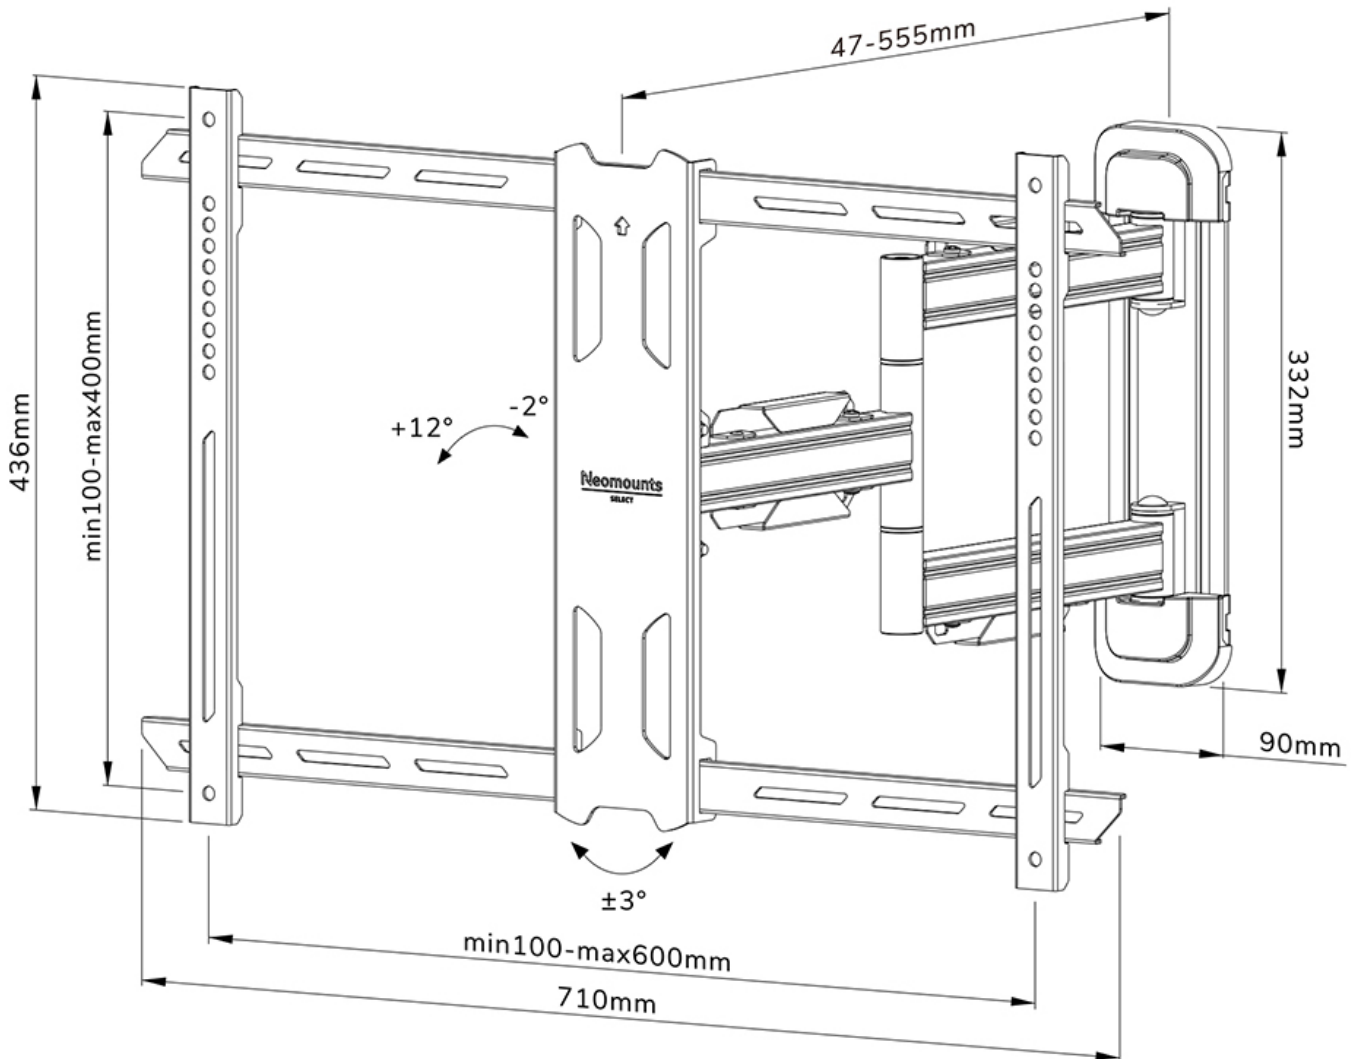

WL40S-850BL16

NEOMOUNTS SELECT TV WALL MOUNT

Neomounts