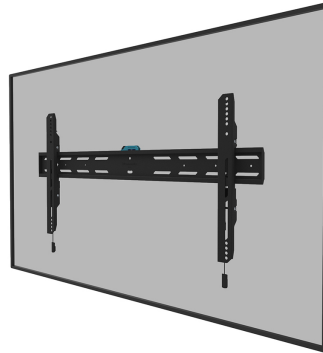

WL30S-850BL18

NEOMOUNTS SELECT TV WALL MOUNT

SPECIFICATIONS

GENERAL

Min. screen size*	43 inch
Max. screen size*	98 inch
Min. weight	0 kg (per screen)
Max. weight	100 kg (per screen)
Screens	1
VESA pattern	100x100 mm 100x150 mm 100x200 mm 120x120 mm 200x100 mm 200x200 mm 200x300 mm 200x400 mm 300x100 mm 300x200 mm 300x300 mm 350x350 mm 400x200 mm 400x300 mm 400x400 mm 440x400 mm 500x400 mm 600x200 mm 600x300 mm 600x400 mm 680x300 mm 800x200 mm 800x400 mm
VESA minimum	100x100 mm
VESA maximum	800x400 mm
Distance to wall	3,3 cm

FUNCTIONALITY

Type	Fixed
Height	42,5 cm
Width	88,4 cm
Depth	3,3 cm
Adjustment type	Micro adjustment
Lockable	Lockable - Lock included

INFORMATION

Color	Black
Main material	Steel
Warranty	5 year
EAN code	8717371448882

*Please note: The inch sizes stated are just an indication, combined with the weight and VESA sizes. The maximum weight and VESA size are absolute restrictions for the products and should not be exceeded.

Neomounts