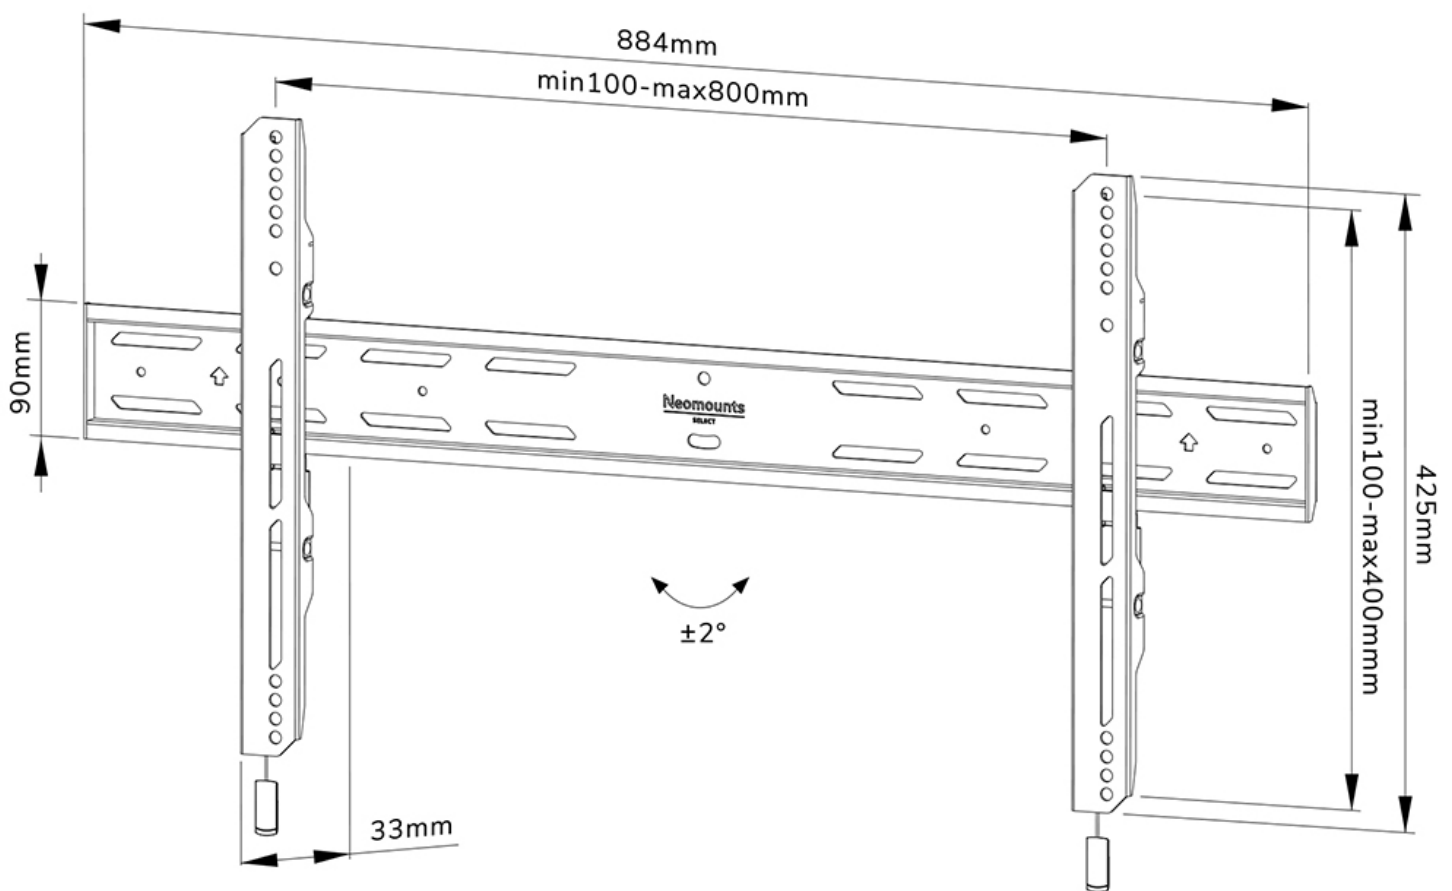

WL30S-850BL18

NEOMOUNTS SELECT TV WALL MOUNT

Neomounts