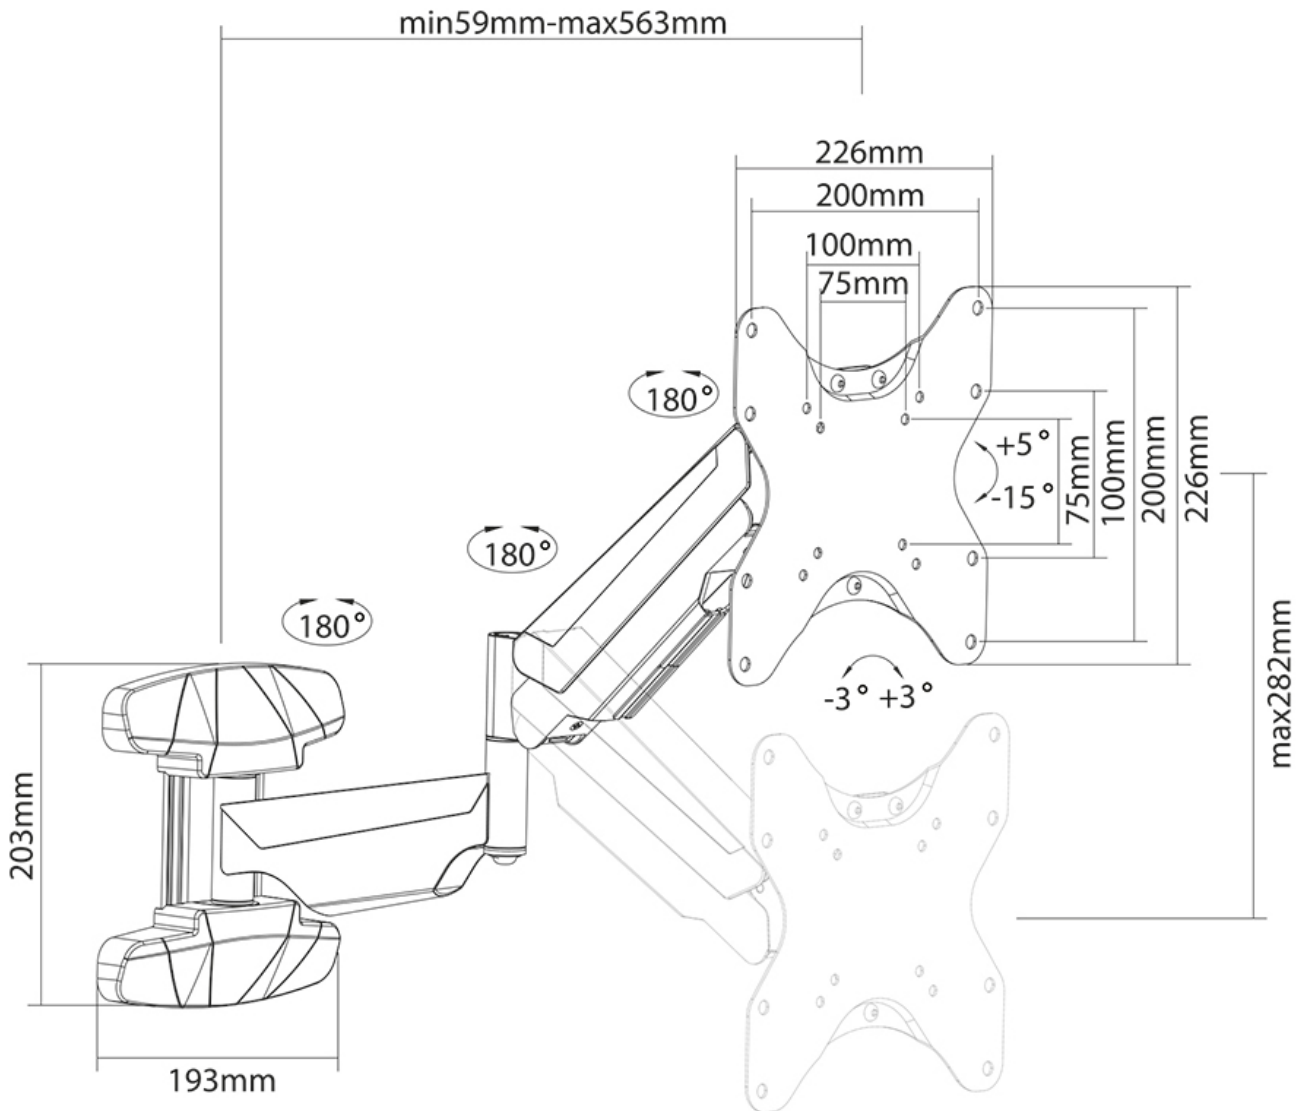

WL70-550BL12

NEOMOUNTS BY NEWSTAR TV WALL MOUNT

Neomounts