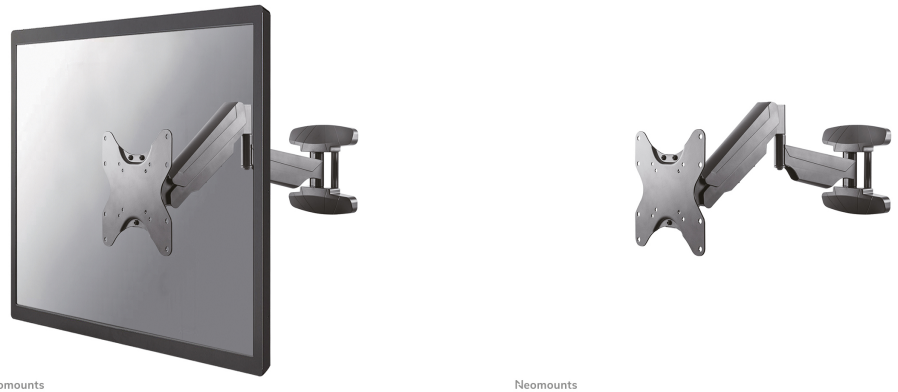

WL70-550BL12

NEOMOUNTS BY NEWSTAR TV WALL MOUNT

SPECIFICATIONS

GENERAL

Min. screen size*	23 inch
Max. screen size*	42 inch
Min. weight	5 kg (per screen)
Max. weight	30 kg (per screen)
Screens	1
VESA pattern	100x100 mm 200x100 mm 200x200 mm 75x75 mm
VESA minimum	75x75 mm
VESA maximum	200x200 mm
Distance to wall	5,9-56,3 cm

FUNCTIONALITY

Type	Full motion Tilt Rotate Swivel
Height adjustment	0-28,2 cm
Tilt (degrees)	+5°, -15°
Swivel (degrees)	180°
Rotate (degrees)	+3°, -3°
Height	32,7 cm
Width	22,6 cm
Depth	56,3 cm
Adjustment type	Gas spring

Neomounts by Newstar WL70-550BL12 full motion wall mount for 23-42" screens - Black

The Neomounts by Newstar WL70-550BL12 is a full motion wall mount for flat screens up to 42" with a maximum weight capacity of 30 kg. The versatile tilt (20°) and swivel (180°) technology allows you to create the optimum viewing angle. The mount can be levelled for the perfect installation.

The WL70-550BL12 has a depth of 5,9-56,3 cm and is suitable for screens that meet VESA hole pattern 75x75 to 200x200 mm.

The mount can be easily adjusted in height using the gas spring. The cable management system allows you to route and secure any loose cables at the back of the screen. Additionally, the mount features an Easy-release VESA, that allows you to attach the TV in a wink of an eye.