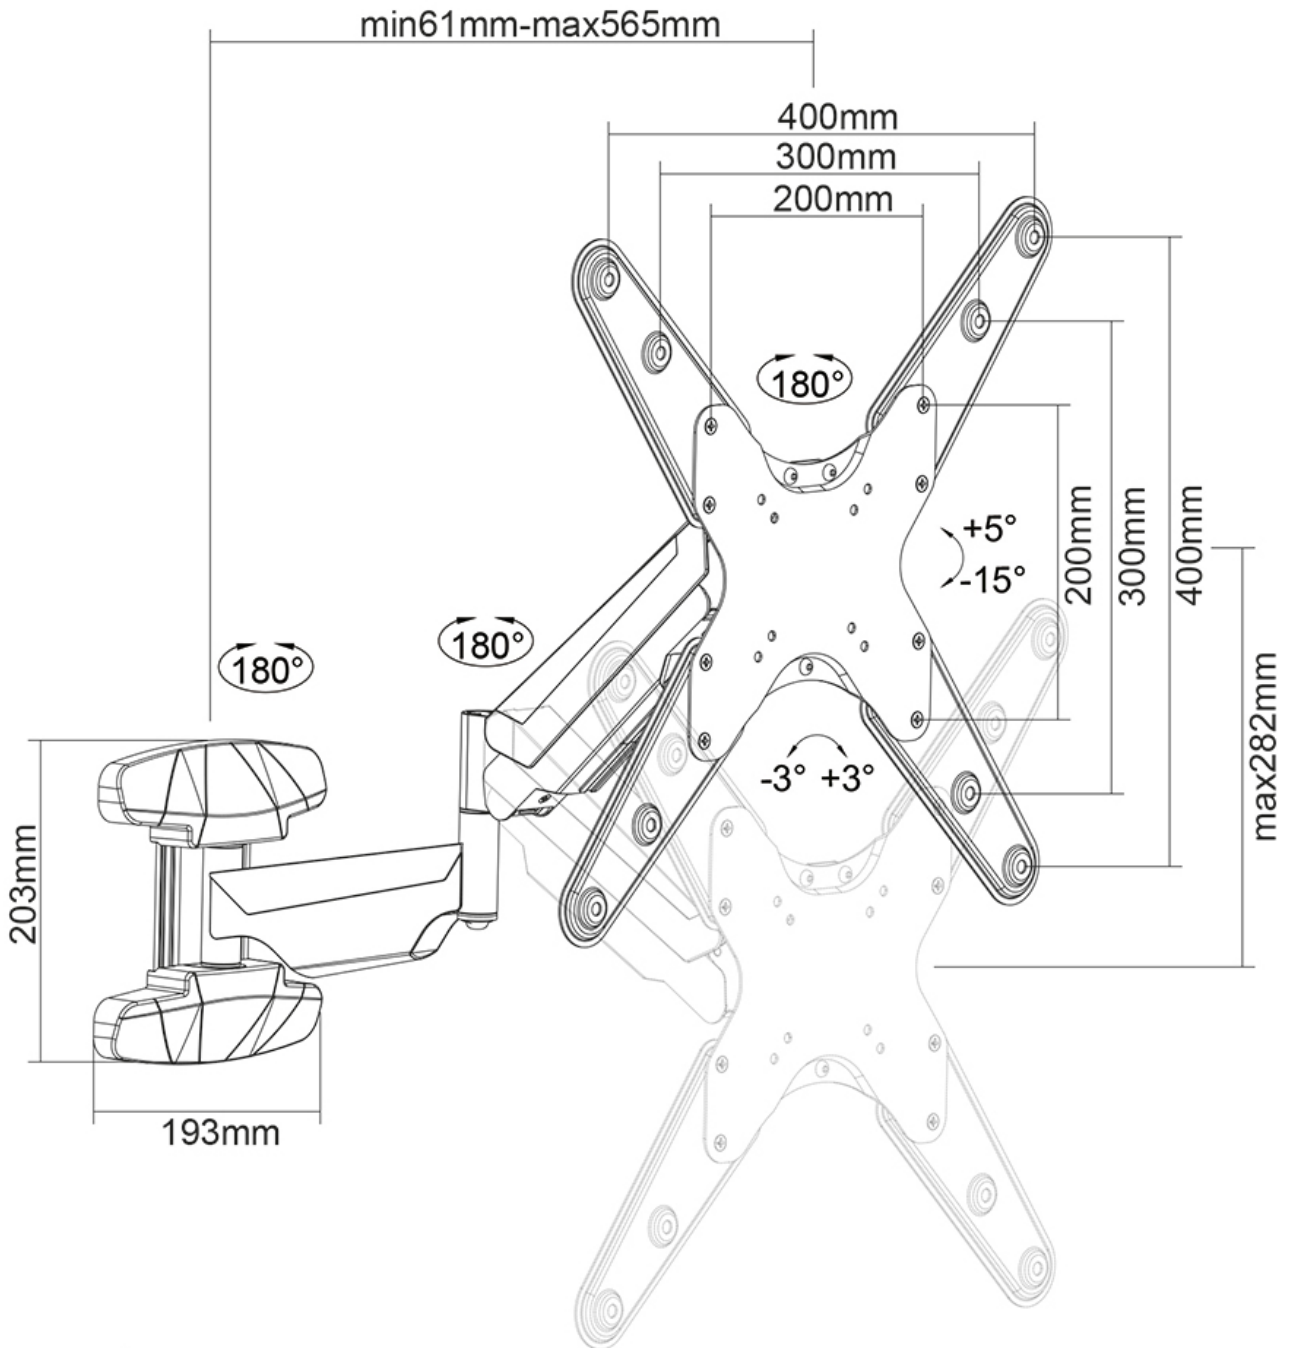

WL70-550BL14

NEOMOUNTS BY NEWSTAR TV WALL MOUNT

Neomounts