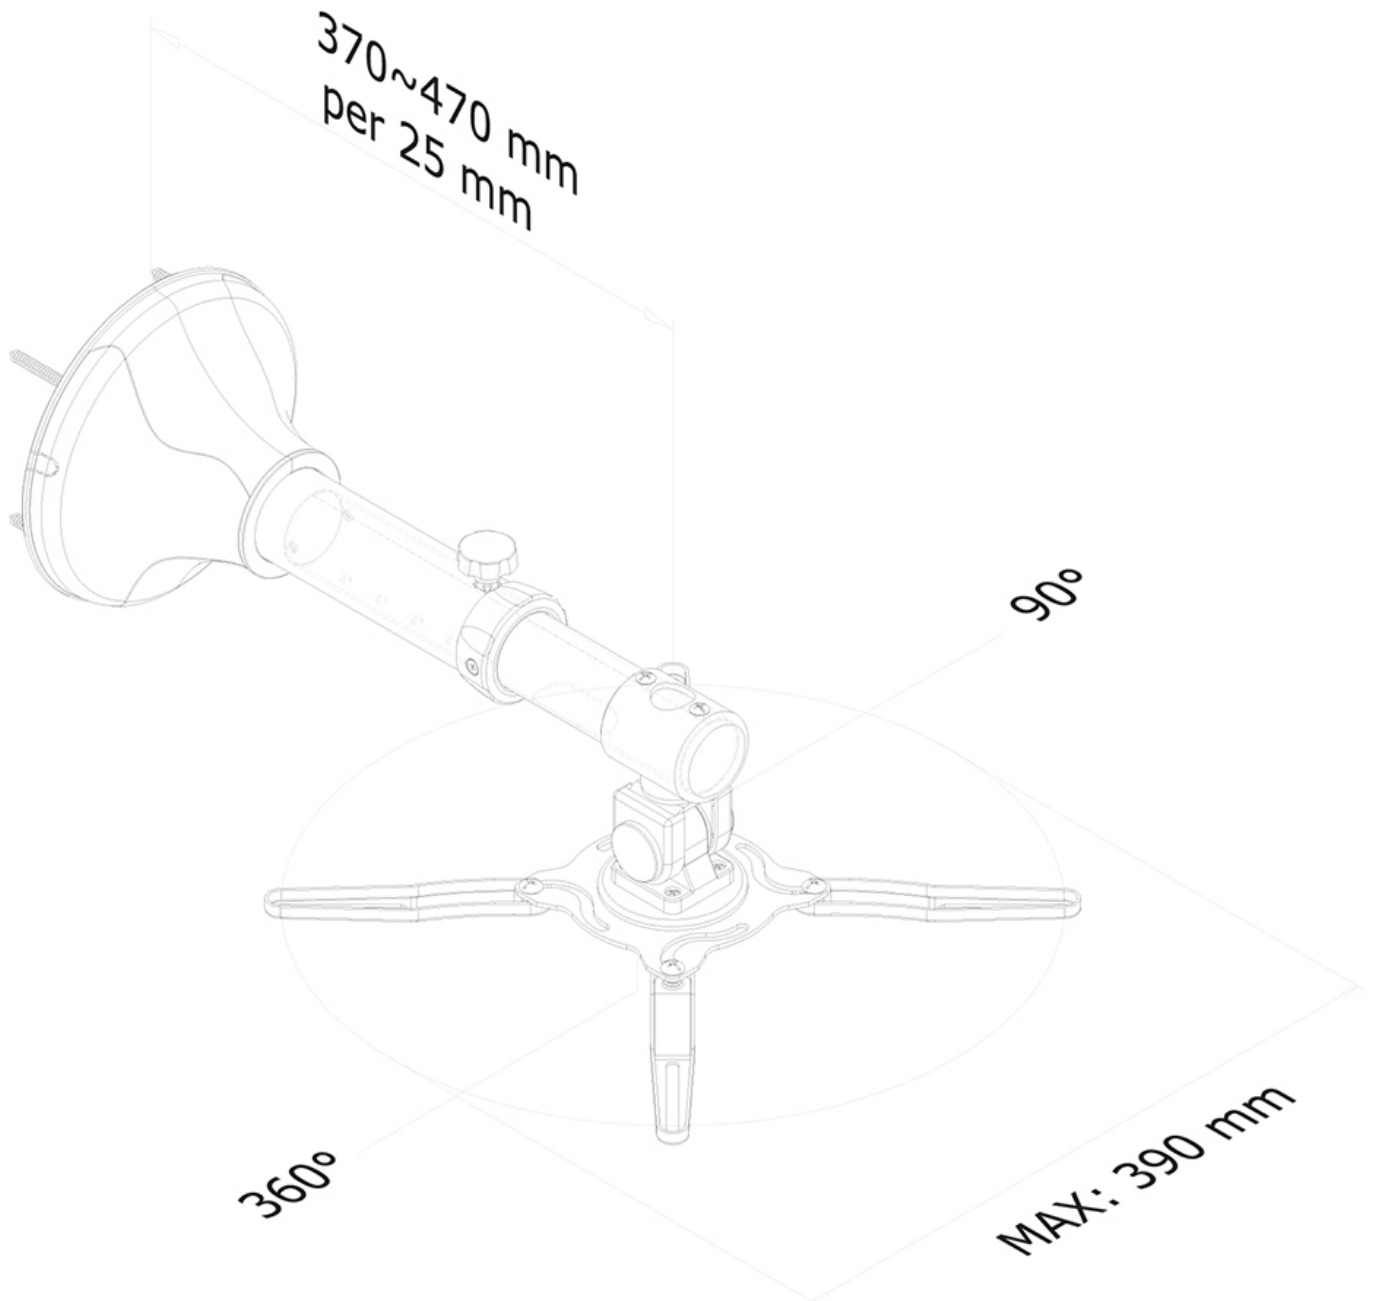

BEAMER-W050SILVER NEOMOUNTS BY NEWSTAR PROJECTOR WALL

Neomounts