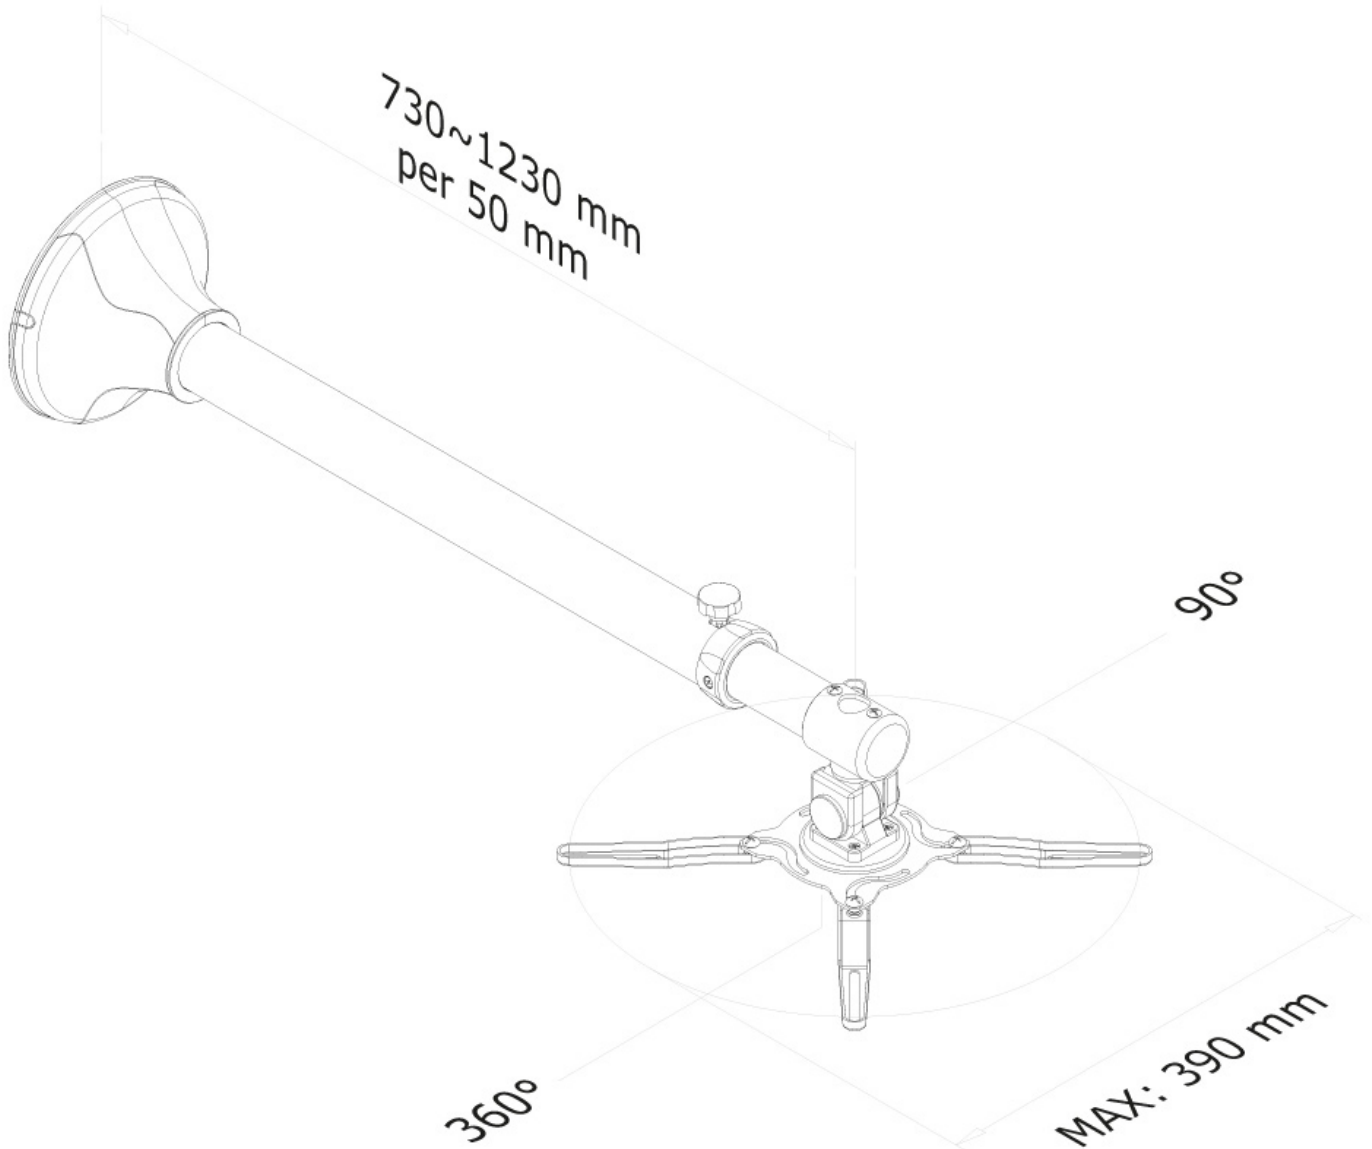

BEAMER-W100SILVER NEOMOUNTS BY NEWSTAR PROJECTOR WALL

Neomounts