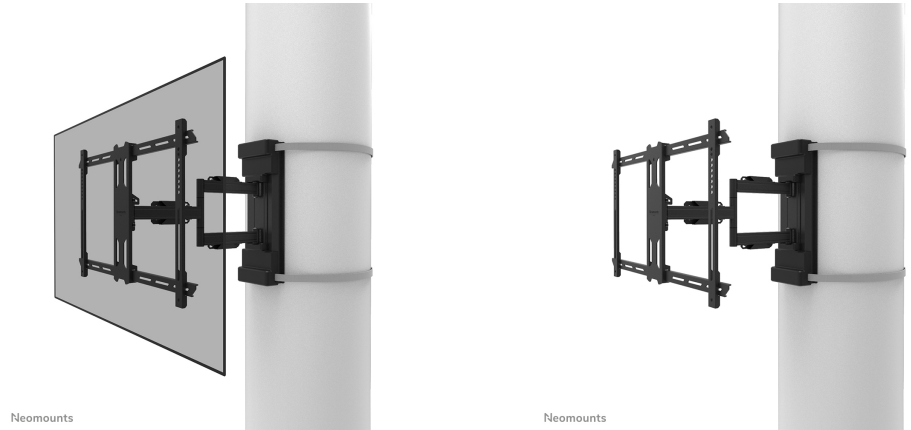

WL40S-910BL16

SPECIFICATIONS

GENERAL

Min. screen size*	40 inch
Max. screen size*	70 inch
Max. weight	45 kg (per screen)
Screens	1
VESA minimum	200x100 mm
VESA maximum	600x400 mm
Distance to wall	8,2-59 cm

FUNCTIONALITY

Type	Full motion
Depth adjustment	8,2-59 cm
Tilt (degrees)	+12°, -2°
Swivel (degrees)	+45°, -45°
Rotate (degrees)	+3°, -3°
Height	52 cm
Width	71 cm
Depth	59 cm
Adjustment type	Manual Micro adjustment
Lockable	Not lockable

NEOMOUNTS SELECT TV PILLAR MOUNT

Neomounts Select WL40S-910BL16 full motion pillar mount for 40-70" screens - Black

The Neomounts Select WL40S-910BL16 is a full motion pillar mount for screens up to 70" with a maximum weight capacity of 45 kg. The versatile tilt (14°) and swivel (90°) technology allows you to create the optimum viewing angle. The mount is suitable for Ø25-100 cm cylinder, square and rectangular pillars. Level adjustment is available for the perfect installation.

The WL40S-910BL16 has a depth of 8,2-59 cm and is suitable for screens that meet VESA hole pattern 200x100 to 600x400 mm.

The mount is equipped with metal cable management to secure any loose cables. The ratchet clamp ensures easy installation, as well as the separate magnetic spirit level tool that is included.