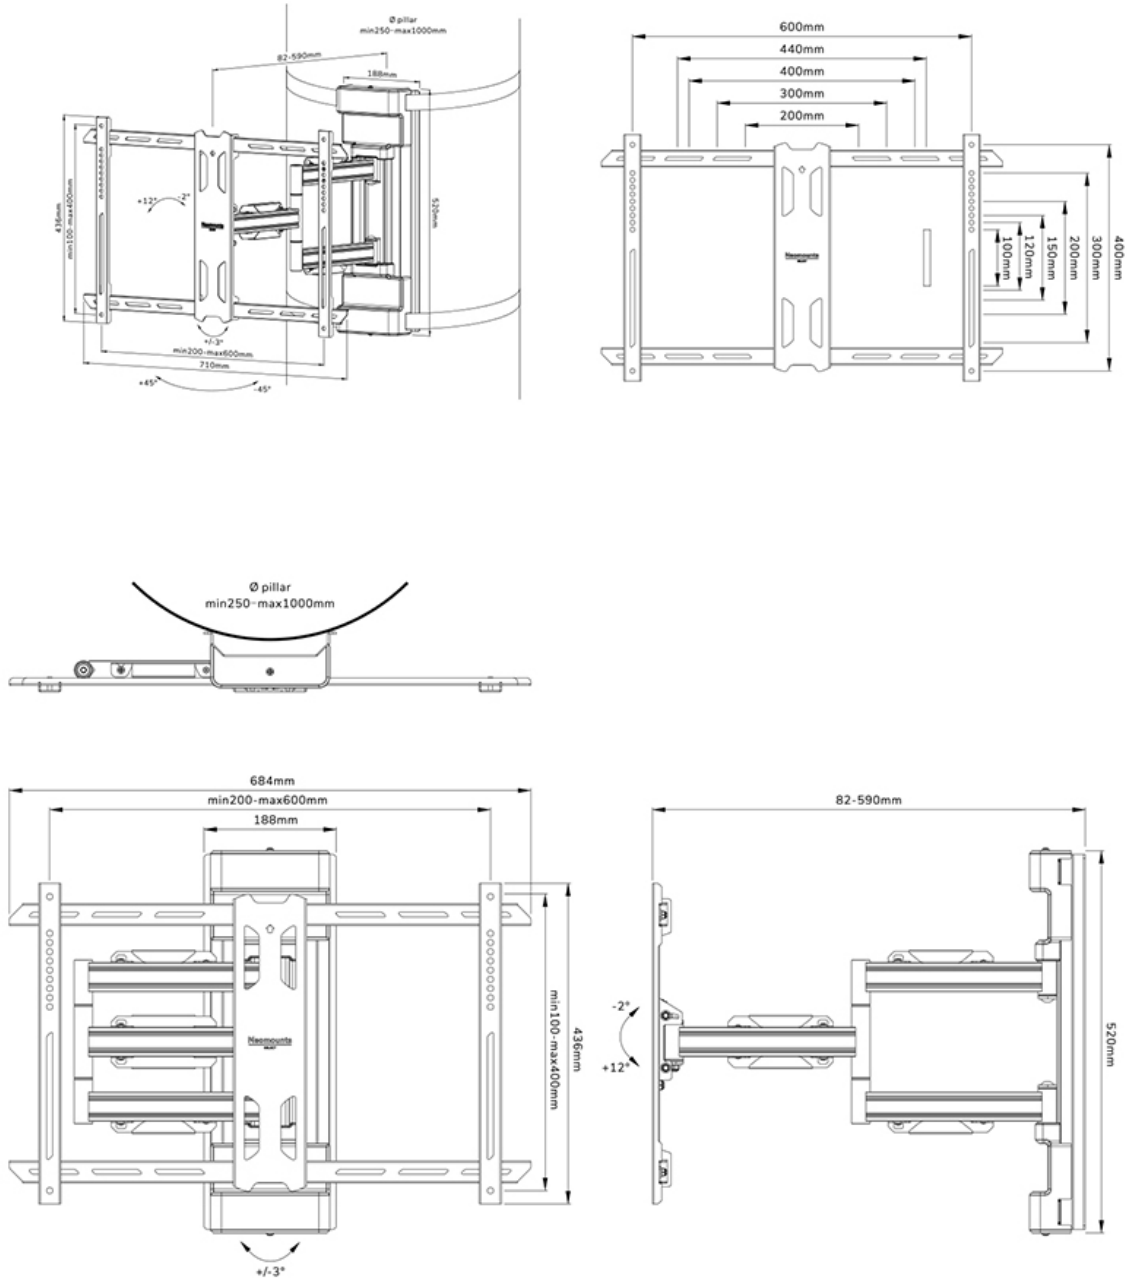

WL40S-910BL16

NEOMOUNTS SELECT TV PILLAR MOUNT

Neomounts