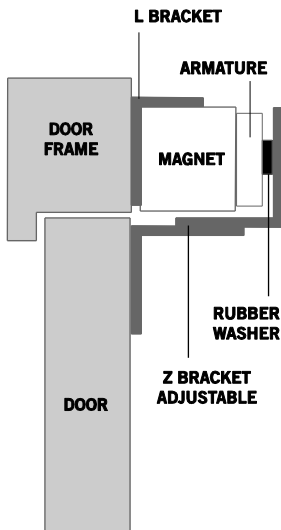

Tel: 01763 848209

www.tradesecurityproducts.co.uk

Security Trade Products

STP-EM500ZL

Adjustable Z & L bracket set for 'standard' maglocks

This adjustable Z & L bracket set provides a simple fixing method for maglocks on inward opening doors. The Z-bracket is adjustable to cater for recessed doors.

Features

- Compatible with all SSP 'standard' maglocks
- Satin anodised aluminium finish
- Adjustable Z-bracket

Technical Information

- Z = 186mm(L) x 63mm(D) x 126mm(H)
- L = 268mm(L) x 47mm(D) x 73mm(H)
- 2 brackets are required for double maglocks
- Suitable for use on inward opening doors
- Maximum horizontal adjustment of the Z-bracket = 30mm, in 10mm intervals