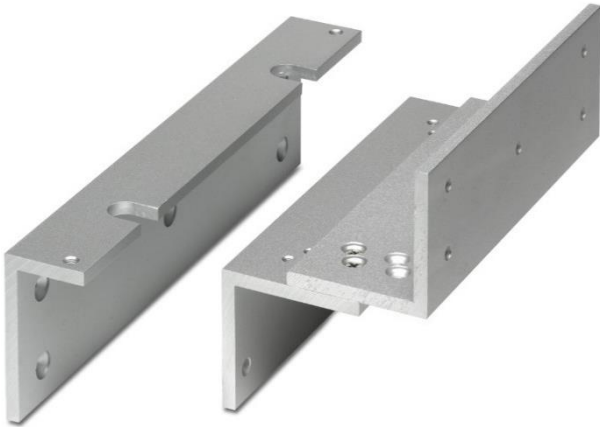

Tel: 01763 848209

www.tradesecurityproducts.co.uk

Security Trade Products

STP-EM500ZL

Adjustable Z & L bracket set for 'standard' maglocks

This adjustable Z & L bracket set provides a simple fixing method for maglocks on inward opening doors. The Z-bracket is adjustable to cater for recessed doors.

Features

- Compatible with all SSP 'standard' maglocks
- Satin anodised aluminium finish
- Adjustable Z-bracket

Technical Information

- Z = 186mm(L) x 63mm(D) x 126mm(H)
- L = 268mm(L) x 47mm(D) x 73mm(H)
- 2 brackets are required for double maglocks
- Suitable for use on inward opening doors
- Maximum horizontal adjustment of the Z-bracket = 30mm, in 10mm intervals

Related Products

STP-EM500AZLG

STP-EM500L

STP-EM20

STP-EM40

Enquires: sales@securitytradeproducts.co.uk