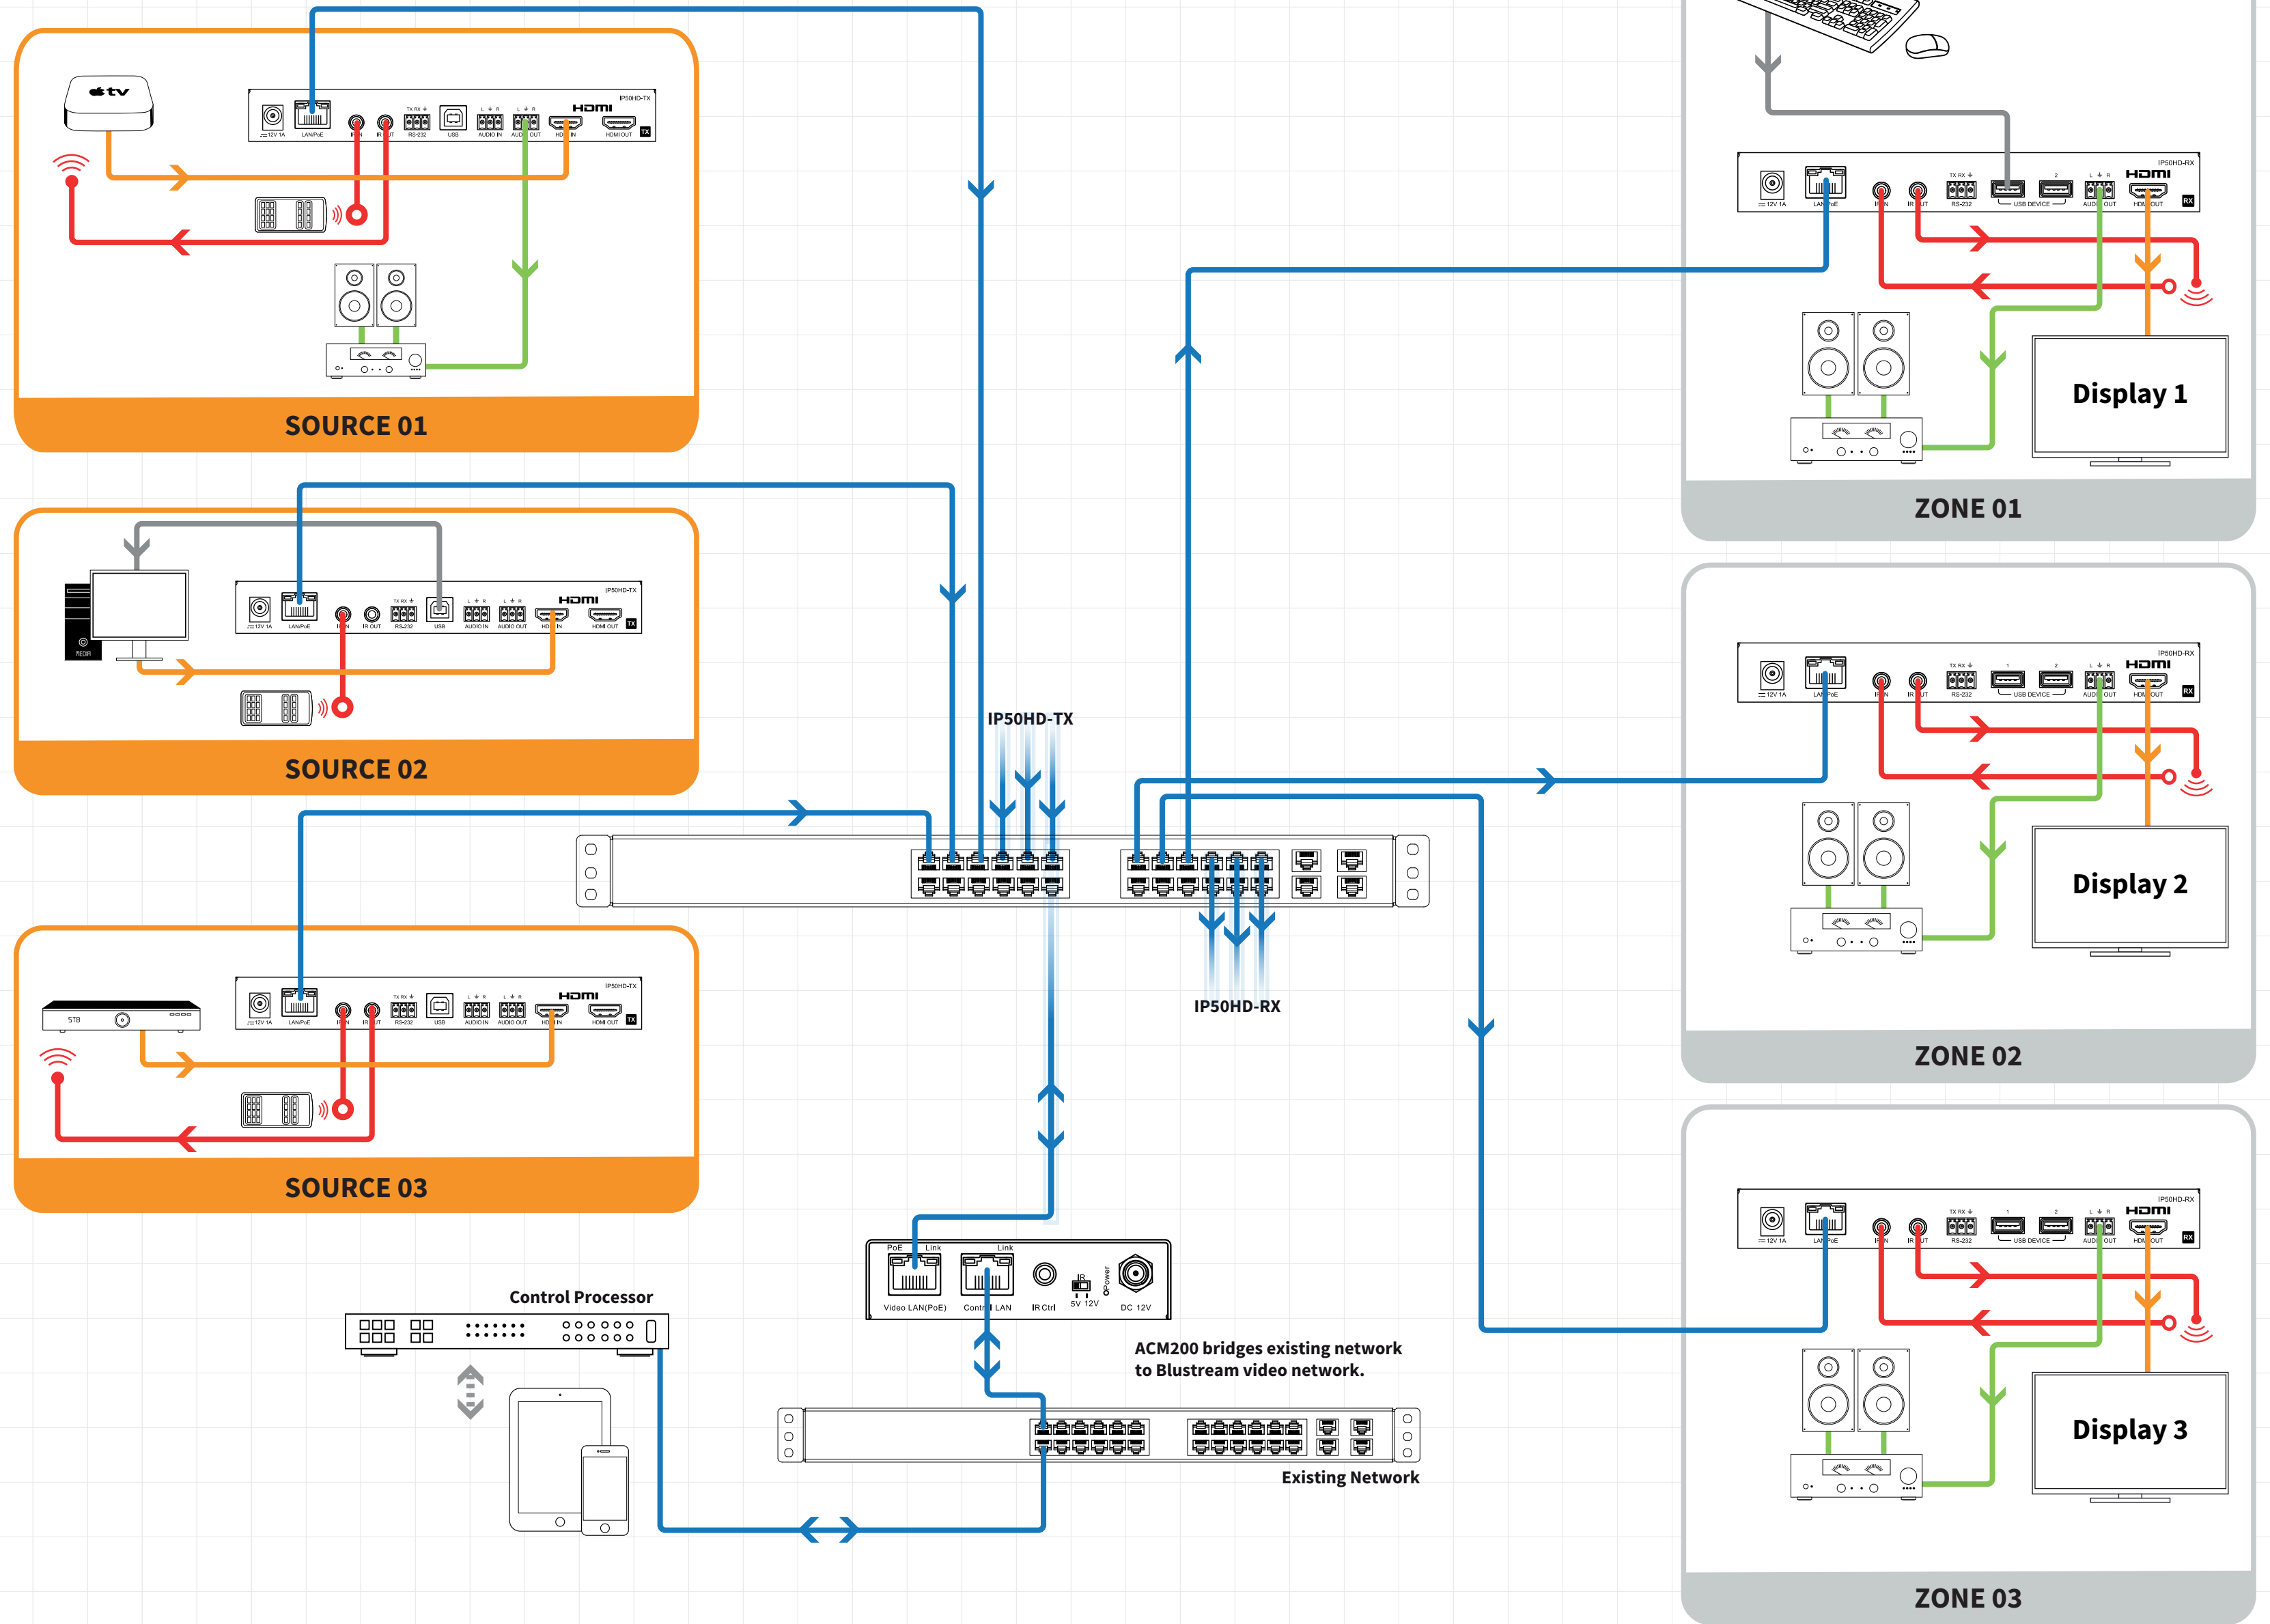

Example Schematic
IP50HD-TX/RX

HDMI Over IP System Design – 3x3 Matrix Configuration
(Unlimited Amount of Configurations Available)

- Stereo Audio
- HDMI
- IR
- CAT
- USB