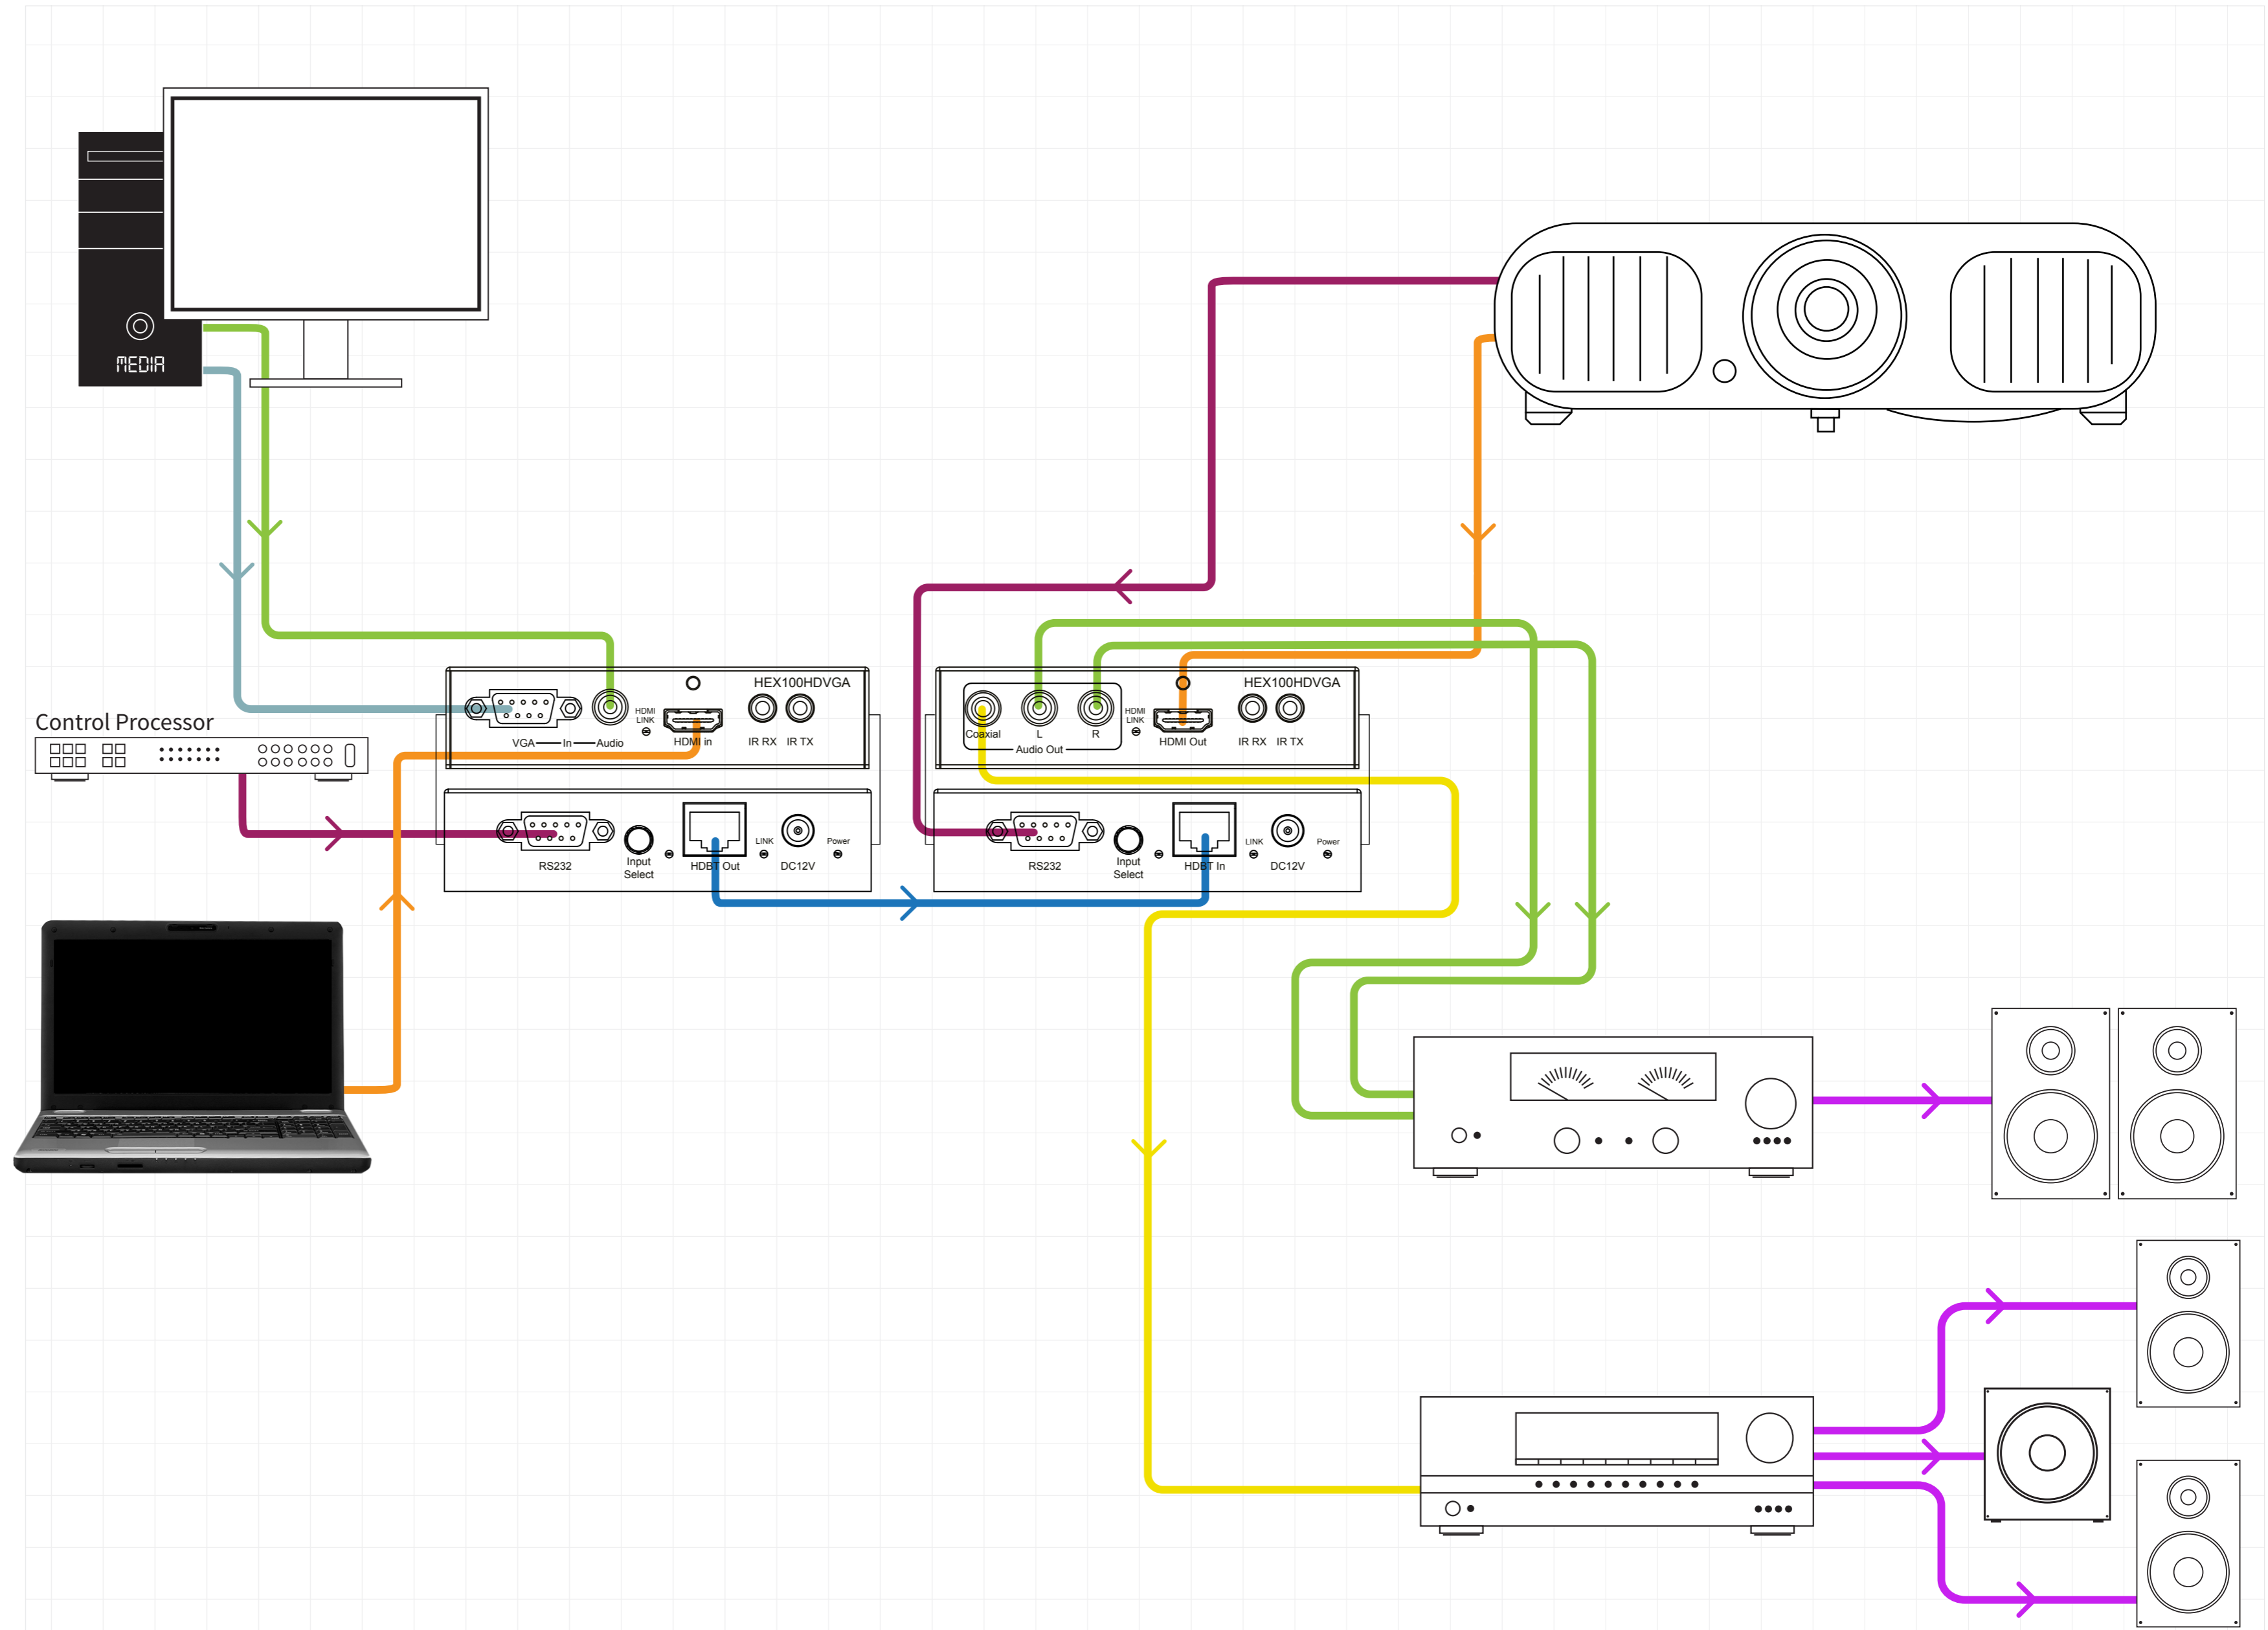

Example Schematic
HEX100HDVGA

- VGA
- Coaxial Digital
- Speaker Cable
- Analogue Audio
- RS232
- HDMI
- Cat5/6 Cable