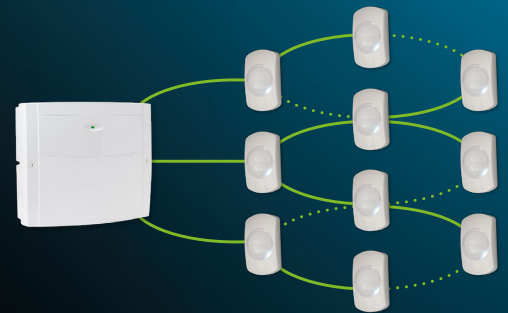

Install in seconds

Speed up your installations and spend less time installing devices. Capture has been designed with the installer in mind and includes a host of installer friendly features, making installation and commissioning a doddle.

Applications

Capture motion detectors excel in a wide variety of professional security applications.

For technical specs, see the manual via the TexecomPro mobile app. Visit digital.texecom.com/pro for more info.